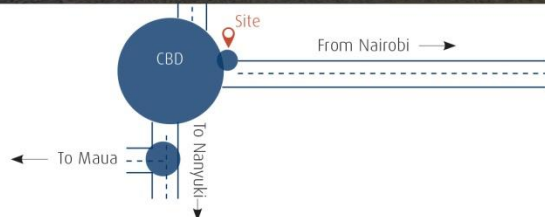

Available Spaces & Sample- Meru

1. Gitimbine - Wall Branding

OOH Advertisement Proposal

Available Spaces

📍 Meru Town

1. Gitimbine

- ✓ Along the busy Nairobi-Meru Main road
- ✓ No obstructions
- ✓ Less than 1km from CBD

Modern Plaza – Maua Town - Wall Branding

Available Spaces

📍 Maua Town

2. Modern Plaza

- ✔ Situated at the heart of the densely populated Maua Town
- ✔ No obstructions, with a wide view
- ✔ Faces the main Matatu Terminus

GITHONGO MERU 5km – From Meru Town

Available Spaces

📍 Githongo Market

Githongo is a town centre located 5 km from Meru town. This fastest developing market centre in Meru region serves as the meeting point for many people drawn from various backgrounds who have social-economic and political interests in the area.