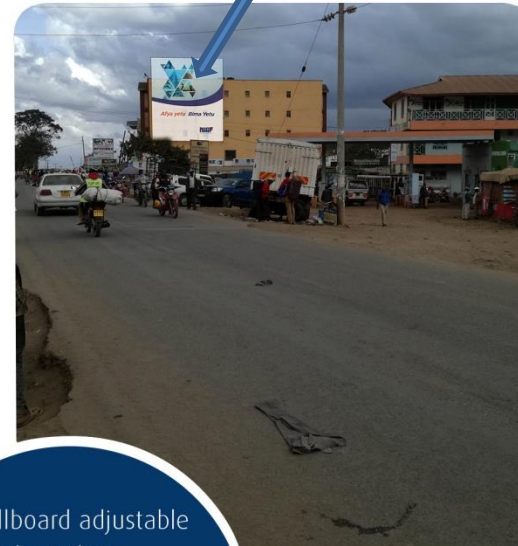

Modern Plaza – Maua Town - Wall Branding

Available Spaces

📍 Maua Town

2. Modern Plaza

- ✔ Situated at the heart of the densely populated Maua Town
- ✔ No obstructions, with a wide view
- ✔ Faces the main Matatu Terminus

GITHONGO MERU 5km – From Meru Town

Available Spaces

📍 Githongo Market

Githongo is a town centre located 5 km from Meru town. This fastest developing market centre in Meru region serves as the meeting point for many people drawn from various backgrounds who have social-economic and political interests in the area.

3. Maua Plaza & sample – Maua Billboard

Available Spaces

📍 Maua Town

3. Maua Plaza Hotel Building

Long shot

- ✔ Billboard adjustable to various sizes
- ✔ No obstructions, with a wide view
- ✔ Easily noticeable from the middle of the town